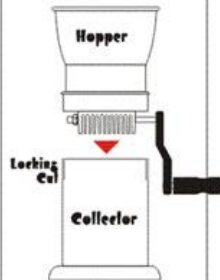

ABS Body & S.S. Blade

A new concept in chilly cutting. cut your chilly safely (without skin contact) and hassle free into tiny pieces for every day use. You can even cut nuts into tiny pieces for various recipes.

How to assemble chilly cutter